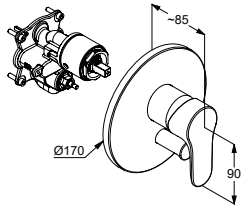

KLUDI OBJEKTA
concealed single lever bath and shower mixer
concealed valve with functional unit
solid lever
wall fastening
ceramic cartridge with hot water limitation
flow class D/C
autom. diverter shower/bathtub
PA-IX 18967/IDC

required accessories:
KLUDI FLEXX.BOX
concealed body DN 20

chrome

326500575

88011

Shower