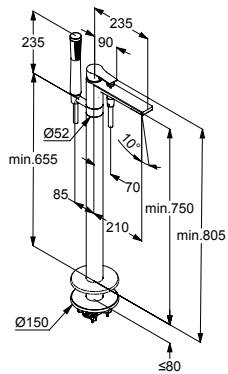

chrome
matt black

**351010538
351013938**

NEW

KLUDI ZENTA SL

product

product description

KLUDI ZENTA SL
bath- and shower mixer DN 15
 installation for free standing bathtub
 solid lever
 ceramic cartridge with hot water limitation
 flow regulator s-pointer M 24 x 1
 flow rate 22 l/min at 3 bar
 autom. diverter shower/bathtub
 protected against back flow
 KLUDI SUPARAFLEX SILVER-hose anti twist
 G 1/2 x G 1/2 x 1250 mm
 hand shower KLUDI A-QA 3910005-00