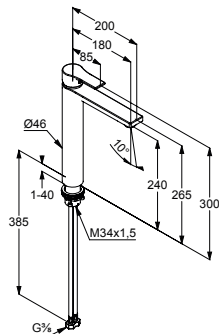

KLUDI ZENTA SL
single lever washbowl mixer DN 15
solid lever
single hole mounted
ceramic cartridge with hot water limitation
flow regulator M 24 x 1
flow rate 5 l/min at 3 bar
without pop-up waste
flexible hoses G 3/8
rapid installation set
spout height lower edge 240 mm

chrome
matt black

482560565
482563965

NEW