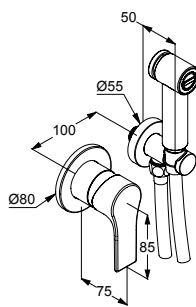

**KLUDI ZENTA SL
Hygiene set**
for concealed installation
consisting of:
trim set for single lever shower mixer
concealed mixer
shower hose G 1/2 x G 1/2 x 1250 mm
Hygiene set
automatic diverter: shower/spray
wall supply with shower holder DN 15

chrome
matt black

**489980565
489983965**

NEW