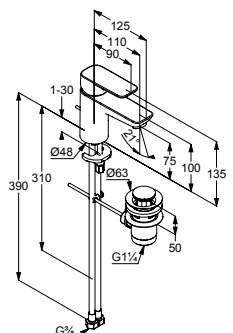

KLUDI PURE&STYLE
single lever basin mixer 75 DN 15
single hole mounted
solid lever
ceramic cartridge with hot water limitation
flow regulator M 24 x 1
flow rate 3,8 l/min at 3 bar
metal pop-up waste G 1 1/4
flexible hoses G 3/8
rapid installation set
spout height lower edge 75 mm

chrome

403820575WR5