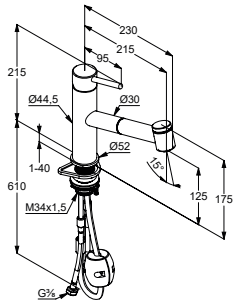

KLUDI STEEL

single lever sink mixer DN 15

solid lever
material: stainless steel
single hole mounted
flow regulator M 18 x 1
ceramic cartridge
flow rate 8 l/min at 3 bar
swivelling spout (110°)
with pull-out hand spray
automatic diverter: shower/spray
protected against back flow
flexible hoses G 3/8
with shank fastening
P-IX 17501/IO

stainless steel
brushed

44851F860