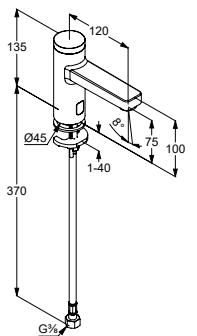

KLUDI ZENTA E

electronic controlled pillar tap DN 15

single hole mounted
flow rate 5 l/min. at 3 bar
PCA cascade aerator M 24 x 1
magnet-cartridge unit
optical object-detection
electronic unit
6 V lithium battery CR-P2
backflow preventer
rapid installation set
flexible high pressure supply tubes G 3/8
with dirt catcher sieves
spout height lower edge 75 mm

required accessories:
Service remote control
for electronic mixer

chrome

3810505

neutral

7679000-00