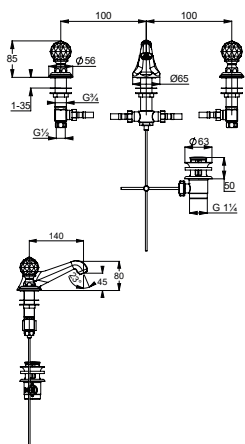

KLUDI 1926

product

product description

**KLUDI 1926
basin mixer DN 15**
crystal handles
"Made with Swarovski® Elements"
three hole assembling
flow rate 12,2 l/min at 3 bar
cascade aerator M 24 x 1
ceramic headpart 180°
flexible high pressure supply hoses
G 1/2 x G 1/2 x 400 mm
pop-up waste G 1 1/4
projection 140 mm

surface

chrome
gold plated
23 carat

art. no.

5104605G5
5104645G4