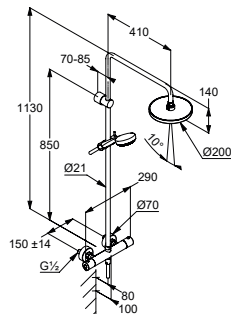

KLUDI LOGO

Thermostat Dual Shower System DN 15

Riser pipe can be swiveled in 6 specified steps / not height adjustable
horizontal and vertical adjustable slider
wall fastening
temperature control handle with hot water safety device 38° C
with ceramic shut-off valve as rotary valve 90°/90°
shower outlet G 1/2
hand shower rotary valve
shower outlet
head shower rotary valve to the rear
dirt catcher sieves
protected against back flow
KLUDI SUPARAFLEX SILVER hose 6107205-00
G 1/2 x G 1/2 x 1600 mm
anti twist
with conical nuts
with KLUDI A-QA headshower Ø 200 mm
flow rate 16 l/min at 3 bar
with KLUDI LOGO 1S hand shower DN 15
6810005-00
flow rate 21 l/min at 3 bar
with mounting material

chrome

6809405-00