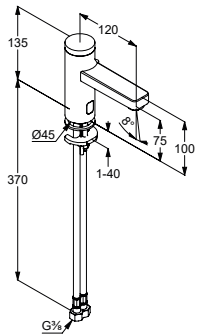

KLUDI ZENTA E

electronic controlled pillar tap DN 15

single hole mounted
 flow rate 5 l/min. at 3 bar
 PCA cascade aerator M 24 x 1
 magnet-cartridge unit
 optical object-detection
 electronic unit
 electric power supply via 230 V main adapter
 backflow preventer
 rapid installation set
 flexible high pressure supply tubes G 3/8
 with dirt catcher sieves
 spout height lower edge 75 mm