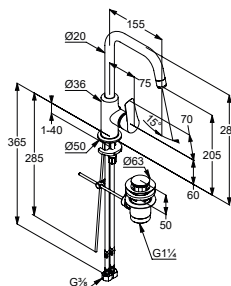

KLUDI PURE&SOLID
single lever basin mixer DN 15
single hole mounted
solid lever
ceramic cartridge
PCA aerator M 18 x 1
flow rate 5 l/min. at 3 bar
swivelling spout
metal pop-up waste G 1 1/4
flexible hoses G 3/8
rapid installation set
spout height lower edge 205 mm

chrome

340250575