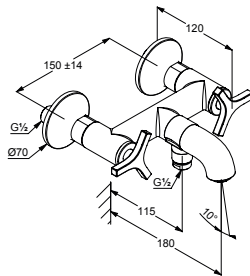

Bath

KLUDI NOVA FONTE Déco bath- and shower mixer DN 15
Star handles, metal
Soft-Start ceramic headpart 90°
wall fastening
autom. diverter shower/bathtub
protected against back flow
flow regulator s-pointer M 24 x 1
flow rate 23 l/min at 3 bar
shower outlet G 1/2
s-connections

chrome

205400539