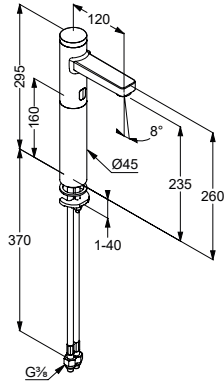

surface

art. no.

KLUDI ZENTA E
electronic controlled washbowl mixer DN 15
 single hole mounted
 flow rate 5 l/min. at 3 bar
 PCA cascade aerator M 24 x 1
 magnet-cartridge unit
 with temperature control handle
 optical object-detection
 electronic unit
 6 V lithium battery CR-P2
 backflow preventer
 rapid installation set
 flexible high pressure supply tubes G 3/8
 with dirt catcher sieves
 spout height lower edge 230 mm