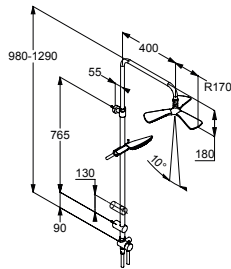

KLUDI FIZZ
Dual Shower System DN 15
wall fastening
with horizontally and vertically adjustable tube
horizontal and vertical adjustable slider
two-way ceramic diverter
water supply with
connecting hose G 1/2 x G 1/2 x 800 mm
KLUDI SUPARAFLEX SILVER hose 6107205-00
with KLUDI FIZZ head shower 6757805-00
flow rate 15 l/min at 3 bar
with KLUDI FIZZ handshower 3S 6770005-00
adjustable to three spray patterns:
booster, smooth, volume
flow rate 10 l/min (booster) / 8,5 l/min (smooth)
/ 11 l/min (volumen) at 3 bar
with draining function
with mounting material
without shower mixer

chrome

6709305-00