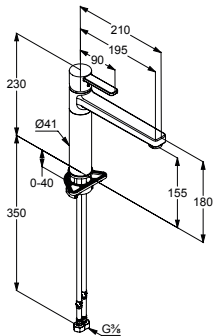

KLUDI ZENTA

product	product description	surface	art. no.
Sink 	KLUDI ZENTA single lever sink mixer DN 15 solid lever single hole mounted flow rate 11 l/min at 3 bar aerator M 24 x 1 ceramic cartridge swivelling spout (360°) flexible hoses G 3/8 noise level I	chrome	389730575
	KLUDI ZENTA single lever sink mixer DN 15 solid lever single hole mounted flow rate 3,8 l/min at 3 bar aerator M 24 x 1 ceramic cartridge swivelling spout (360°) flexible hoses G 3/8 noise level I	chrome	389730575WR5
Spare parts 	KLUDI ZENTA spacer escutcheon for base for KLUDI ZENTA for 38973, 38979	chrome	92069905-00