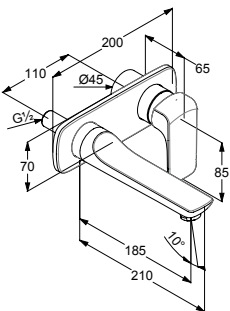

required accessories:
installation set DN 15
for concealed two hole wall mounted
basin mixer

installation set DN 15
for concealed two hole wall mounted
basin mixer

chrome

412450575

38243

38242

KLUDI AMEO
concealed two hole wall mounted basin mixer
trim set
solid lever
flow rate 5 l/min at 3 bar
PCA s-pointer aerator M 24 x 1
projection wall spout 185 mm