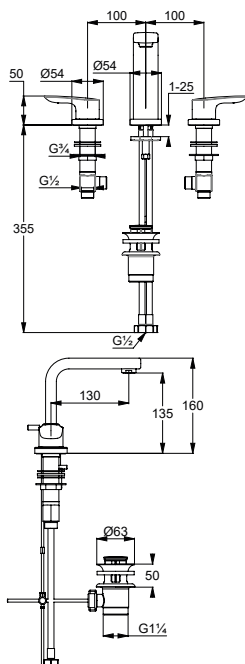

chrome

340250575

KLUDI PURE&SOLID
basin mixer DN 15
 rotating handle
 three hole assembling
 flow rate 5 l/min. at 3 bar
 flow regulator M 24 x 1
 fixed spout
 ceramic headpart 90°
 metal pop-up waste G 1 1/4
 flexible hoses G 3/8
 rapid installation set
 spout height lower edge 135 mm