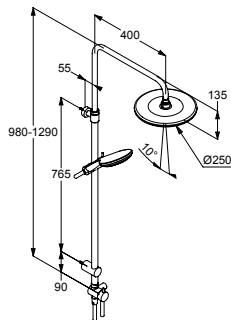

KLUDI FRESHLINE
Dual Shower System DN 15
wall fastening
with horizontally and vertically adjustable tube
two-way ceramic diverter
horizontal and vertical adjustable slider
water supply with connecting hose G 1/2 x G 1/2 x 800 mm
KLUDI SUPARAFLEX SILVER hose 6107205-00
with KLUDI FRESHLINE head shower 6751105-00
flow rate 14 l/min at 3 bar
with KLUDI FRESHLINE handshower RL 3S 6790005-00
adjustable to three spray patterns:
booster, smooth, volume
flow rate 10 l/min (booster) / 9 l/min (smooth) / 12 l/min (volumen) at 3 bar
with draining function
with mounting material
without shower mixer

chrome

6709005-00