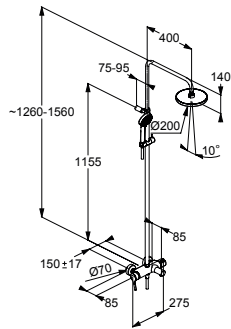

chrome

6808505-00WR6

SHOWER SYSTEMS

product

product description

surface

art. no.

KLUDI LOGO
single lever mixer Dual Shower System DN 15
 with bath filler
 solid lever
 wall fastening
 with horizontally and vertically adjustable tube
 horizontal and vertical adjustable slider
 ceramic cartridge with hot water limitation
 shower outlet G 1/2
 120° adjustable rotary valve
 for the control of head-, hand shower and bath filler
 shower outlet
 protected against back flow
 KLUDI SUPARAFLEX SILVER hose 6107205-00
 G 1/2 x G 1/2 x 1600 mm
 with KLUDI A-QA headshower Ø 200 mm
 flow rate 21 l/min at 3 bar
 with KLUDI LOGO hand shower 3S 6830005-00
 adjustable to three spray patterns:
 booster, smooth, volume
 flow rate 10,5 l/min (booster) / 10,7 l/min
 (smooth) / 17 l/min (volumen) at 3 bar
 with draining function
 with mounting material