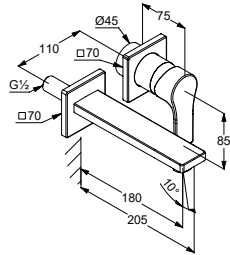

KLUDI ZENTA SL

product

product description

surface

art. no.

KLUDI ZENTA SL
concealed two hole wall mounted basin mixer
trim set
Two-part rosette
solid lever
flow regulator M 24 x 1
flow rate 5 l/min at 3 bar
projection wall spout 180 mm

chrome

482440565

required accessories:
installation set DN 15
for concealed two hole wall mounted
basin mixer

38243

installation set DN 15
for concealed two hole wall mounted
basin mixer

38242