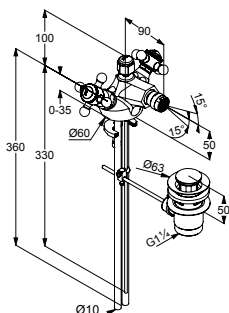

chrome
 gold plated
 23 carat

5104305G5
5104345G4

KLUDI 1926 pillar valve DN 15
 cross handle
 single hole mounted
 ceramic headpart 180°
 flow rate 15 l/min at 3 bar
 marking: COLD

chrome

510140520

Bidet

KLUDI 1926 bidet mixer DN 15
 cross handles
 single hole mounted
 flow rate 15 l/min at 3 bar
 ball joint-cascade-aerator M 24 x 1
 ceramic headpart 180°
 pop-up waste G 1 1/4
 copper tubes 10 mm