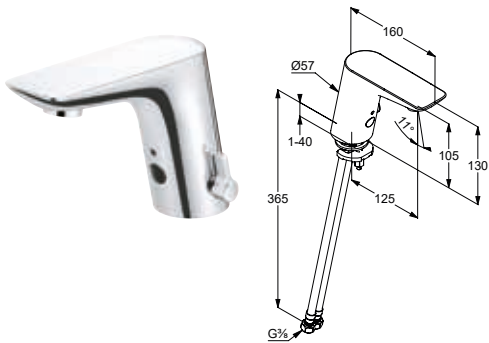

KLUDI BALANCE E
electronic controlled basin mixer DN 15
single hole mounted
flow rate 5 l/min. at 3 bar
PCA cascade aerator M 24 x 1 with anti-theft device
magnet-cartridge unit
with presetable temperature control handle
with optional hygienic flushing every 12 or 24 hours
optical object-detection
electronic unit with battery control device
6 V lithium battery CR-P2, anti theft
backflow preventer
without pop-up waste
rapid installation set
flexible high pressure supply tubes G 3/8
with dirt catcher sieves
noise level I
protected against vandalism
spout height lower edge 105 mm

chrome

5210005

white/chrome

5210091