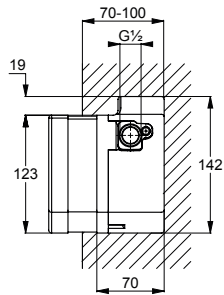

KLUDI ZENTA SL

product

product description

surface

art. no.

**concealed electronic body DN 15
pre-installation set**
without trim set
in-wall installation
for cold or premixed water connection
powered by 6 V battery

38004