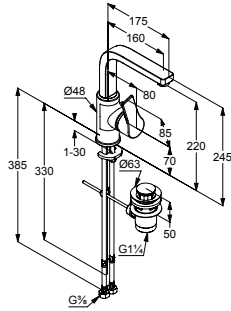

surface

art. no.

KLUDI ZENTA SL
single lever basin mixer DN 15
 solid lever
 single hole mounted
 ceramic cartridge with hot water limitation
 flow regulator M 24 x 1
 flow rate 5 l/min at 3 bar
 swivelling spout (360°)
 metal pop-up waste G 1 1/4
 flexible hoses G 3/8
 rapid installation set
 spout height lower edge 220 mm