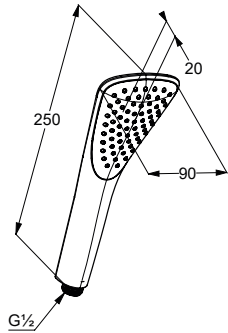

KLUDI FIZZ
hand shower 1S DN 15
with spray mode: volume
flow rate 8 l/min at 3 bar
quick and easy cleaning system
connection G 1/2
PA-IX 7506/IS

chrome

6760005-00WR9