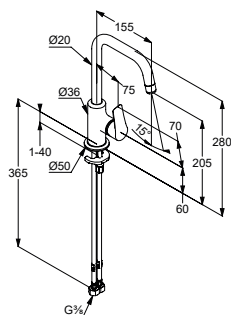

KLUDI PURE&SOLID
single lever basin mixer DN 15
single hole mounted
solid lever
ceramic cartridge
PCA aerator M 18 x 1
flow rate 5 l/min. at 3 bar
swivelling spout
without pop-up waste
flexible hoses G 3/8
rapid installation set
spout height lower edge 205 mm

chrome

340240575