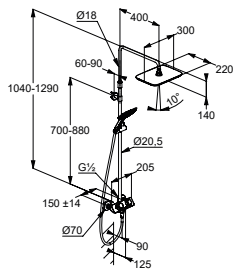

KLUDI COCKPIT

Explorer

Thermostat Dual Shower System DN 15
wall fastening
with horizontally and vertically adjustable tube
horizontal and vertical adjustable slider
temperature control handle
with hot water safety device 40 °C
with ceramic shut-off valve as rotary valve 90°/90°
shower outlet G 1/2
hand shower rotary valve left
shower outlet
head shower rotary valve right
protected against back flow
dirt catcher sieves
KLUDI SUPARAFLEX SILVER hose 6107205-00
with KLUDI FRESHLINE head shower 6445005-00
flow rate handshower 20 l/min bei 3 bar
with KLUDI FRESHLINE handshower CL 1S
6450005-00
with mounting material

chrome

8005005-00