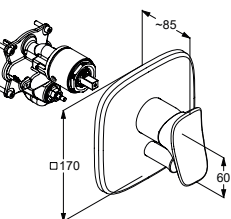

KLUDI AMBA
concealed single lever bath and shower mixer
concealed valve with functional unit
solid lever
wall fastening
autom. diverter shower/bathtub
ceramic cartridge with hot water limitation
flow class D/C
PA-IX 18967/IDC

required accessories:
KLUDI FLEXX.BOX
concealed body DN 20

chrome

536500575

88011