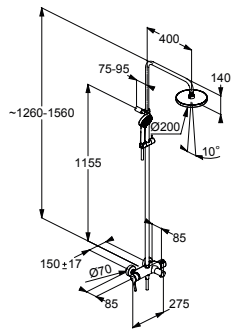

KLUDI LOGO
single lever mixer Dual Shower System DN 15
with bath filler
solid lever
wall fastening
with horizontally and vertically adjustable tube
horizontal and vertical adjustable slider
ceramic cartridge with hot water limitation
shower outlet G 1/2
120° adjustable rotary valve
for the control of head-, hand shower and bath filler
shower outlet
protected against back flow
KLUDI SUPARAFLEX SILVER hose 6107205-00
G 1/2 x G 1/2 x 1600 mm
with KLUDI A-QA headshower Ø 200 mm
flow rate 8 l/min at 3 bar
with KLUDI LOGO hand shower 3S 6830005-00
adjustable to three spray patterns:
booster, smooth, volume
flow rate 8 l/min at 3 bar
with draining function
with mounting material

chrome

6808305-00WR9