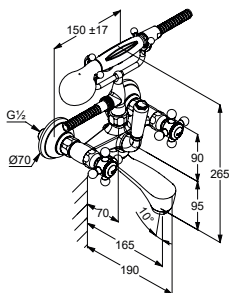

KLUDI 1926 bidet mixer DN 15
cross handles
single hole mounted
flow rate 15 l/min at 3 bar
ball joint-cascade-aerator M 24 x 1
ceramic headpart 180°
pop-up waste G 1 1/4
copper tubes 10 mm

chrome
gold plated
23 carat

512110520
512114520

Bath