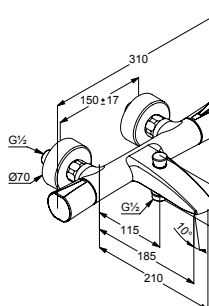

**KLUDI ZENTA SL
thermostatic bath- and shower mixer DN 15**
wall fastening
aerator M 24 x 1/B
temperature control handle
with hot water safety device 38° C
ceramic headpart 90°
flow rate bath 25,2 l/min at 3 bar,
flow rate 17 l/min at 3 bar
autom. diverter shower/bathtub
protected against back flow
shower outlet G 1/2
s-connections G 1/2 x G 3/4
dirt catcher sieves

chrome
matt black

**351010538
351013938**

NEW