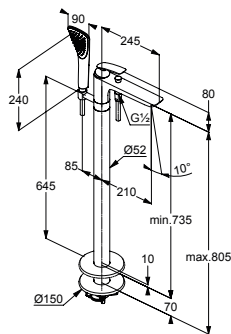

chrome **524450575**
 white/chrome **524459175**
 matt black/chrome **524458775**

KLUDI BALANCE

product

product description

surface

art. no.

KLUDI BALANCE
single lever bath- and shower mixer DN 15
 installation for free standing bathtub
 solid lever
 ceramic cartridge with hot water limitation
 caché s-pointer-Laminar-flow-regulator M 24 x 1
 flow class B/B
 autom. diverter shower/bathtub
 protected against back flow
 KLUDI SUPARAFLEX hose
 G 1/2 x G 1/2 x 1250 mm
 with KLUDI FIZZ handshower 1S