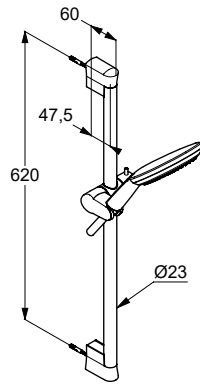

SHOWER SETS & WALL RAILS

product

product description

surface

art. no.

KLUDI FRESHLINE shower set 3S

L = 600 mm
horizontal and vertical adjustable slider
KLUDI FRESHLINE handshower RL 3S
adjustable to three spray patterns:
booster, smooth, volume
flow rate 15 l/min (booster) / 10 l/min
(smooth) / 18,8 l/min (volumen) at 3 bar
quick and easy cleaning system
with draining function
KLUDI SUPARAFLEX SILVER
G 1/2 x G 1/2 x 1600 mm
plastic-coated
with conical nuts
with dirt catcher sieves
with mounting material

chrome

6793005-00