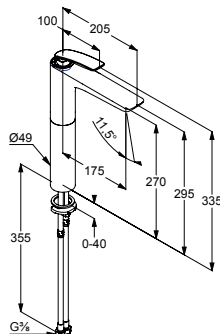

KLUDI BALANCE
single lever washbowl mixer DN 15
solid lever
single hole mounted
ceramic cartridge with hot water limitation
caché s-pointer-Laminar-flow-regulator M 24 x 1
flow rate 5 l/min. at 3 bar
without pop-up waste
rapid installation set
flexible hoses G 3/8
noise level I
spout height lower edge 270 mm

chrome
white/chrome
matt black/
chrome

522980575
522989175
522988775