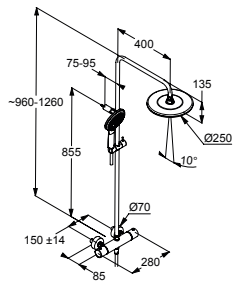

KLUDI FRESHLINE
Thermostat Dual Shower System DN 15
wall fastening
with horizontally and vertically adjustable tube
horizontal and vertical adjustable slider
temperature control handle
with hot water safety device 38° C
With optional temperature limit stop at 43 ° C
with ceramic shut-off valve as rotary valve 90°/90°
shower outlet G 1/2
hand shower rotary valve
shower outlet
head shower rotary valve
protected against back flow
KLUDI SUPARAFLEX SILVER hose 6107205-00
with KLUDI FRESHLINE head shower 6751105-00
flow rate 8 l/min at 3 bar
with KLUDI FRESHLINE handshower RL 3S
6790005-00
flow rate 8 l/min at 3 bar
with draining function
with mounting material

chrome

6709205-00WR9