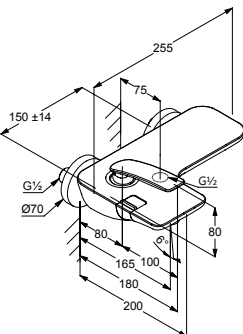

Bath

KLUDI BALANCE
single lever bath- and shower mixer DN 15
solid lever
wall fastening
flow class D/B
s-pointer aerator M 24 x 1D
ceramic cartridge with hot water limitation
autom. diverter shower/bathtub
shower outlet G 1/2
protected against back flow
s-connections
noise level I

chrome **524450575**
white/chrome **524459175**
matt black/chrome **524458775**