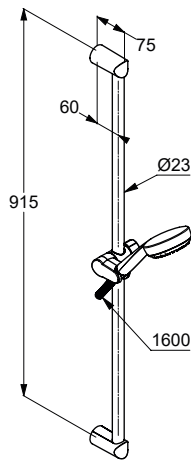

KLUDI LOGO shower set 1S

L = 900 mm
KLUDI LOGO wall rail Ø 23 mm
with KLUDI LOGO 1S hand shower DN 15
6810005-00
with spray mode: volume
flow rate 23 l/min at 3 bar
quick and easy cleaning system
KLUDI LOGOFLEX
shower hose
G 1/2 x G 1/2 x 1600 mm
plastic-coated
with metal-effect
with conical nuts

chrome

6819005-00