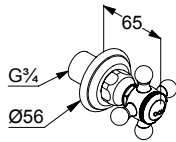

KLUDI 1926
concealed valve, trim set
set 2 – trim set
cross handle
consisting of:
handle, sleeve, rosette
adjustable extension
marking: COLD

chrome
gold plated
23 carat

518150520
518154520

required accessories:
concealed valve DN 15
connection G 1/2

29809

concealed valve DN 20
connection G 3/4

29811

concealed valve DN 20
soldered connection 22 mm

29911