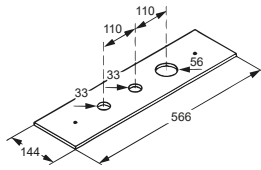

PRE-INSTALLATION SETS

product

product description

surface

art. no.

visible mounting plate
for combination with mounting plate 76149
and assembly package 74802, 75802

chrome

1602405