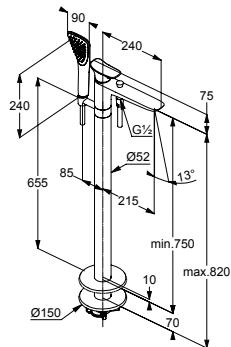

KLUDI AMBA

product

product description

surface

art. no.

KLUDI AMBA
single lever bath- and shower mixer DN 15
installation for free standing bathtub
solid lever
ceramic cartridge with hot water limitation
flow class B/B
caché s-pointer-Laminar-flow-regulator M 24 x 1
autom. diverter shower/bathtub
protected against back flow
KLUDI SUPARAFLEX SILVER-hose anti twist
G 1/2 x G 1/2 x 1250 mm
with KLUDI FIZZ handshower 1S 6760005-00

required accessories:
KLUDI FLEXX.BOX
concealed unit DN 20

chrome

535900575

88088