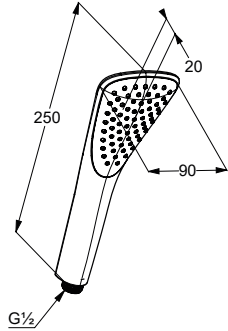

HAND SHOWER

product

product description

surface

art. no.

KLUDI FIZZ
hand shower 1S DN 15
with spray mode: volume
flow rate 19,2 l/min at 3 bar
quick and easy cleaning system
connection G 1/2
PA-IX 7506/IS

chrome
matt black