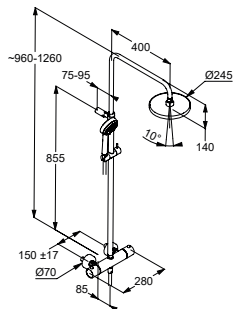

KLUDI LOGO

Thermostat Dual Shower System DN 15

wall fastening
with horizontally and vertically adjustable tube
horizontal and vertical adjustable slider
temperature control handle with hot water safety device 38° C
With optional temperature limit stop at 43 ° C
with ceramic shut-off valve as rotary valve 90°/90°
shower outlet G 1/2
hand shower rotary valve
shower outlet
head shower rotary valve
dirt catcher sieves
protected against back flow
with KLUDI SUPARAFLEX SILVER-hose
G 1/2 x G 1/2 x 1600 mm
with KLUDI A-QA headshower Ø 245 mm
flow rate 16 l/min at 3 bar
KLUDI LOGO 3S hand shower DN 15
adjustable to three spray patterns:
booster, smooth, volume
flow rate 13,5 l/min (booster) / 10 l/min (smooth) /
15 l/min (volumen) at 3 bar
with draining function
with mounting material

matt black

6808239-00