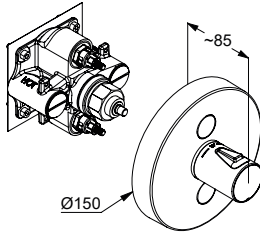

THERMOSTAT CONCEALED

product

product description

surface

art. no.

KLUDI PUSH
concealed thermostatic mixer
concealed valve with functional unit
with push-button on/off control for two outlets
hot water safety device 38 °C
round escutcheon

required accessories:
KLUDI FLEXX.BOX
concealed body DN 20

chrome

389120538

88011