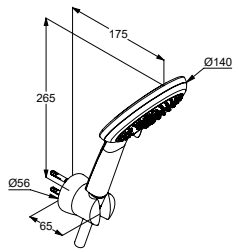

KLUDI FRESHLINE bath-shower set 3S

wall fastening
KLUDI FRESHLINE handshower RL 3S
adjustable to three spray patterns:
booster, smooth, volume
flow rate 15 l/min (booster) / 10 l/min
(smooth) / 18,8 l/min (volumen) at 3 bar
quick and easy cleaning system
with draining function
KLUDI SUPARAFLEX hose
G 1/2 x G 1/2 x 1250 mm
plastic-coated
with metal-effect
with conical nuts
with screws and dowels

chrome
white/chrome

6795005-00
6795091-00