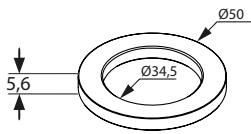

38004

**KLUDI ZENTA
spacer escutcheon for base for KLUDI ZENTA**
for 38250, 38251, 38253, 38256, 38260, 38262,
38530, 38100, 38102, 38105, 38200, 38202,
38205

chrome

7607105-00

KLUDI PURE&STYLE

product	product description	surface	art. no.
<p>Basin</p> 	<p>KLUDI PURE&STYLE single lever basin mixer 60 DN 15 single hole mounted solid lever ceramic cartridge with hot water limitation flow regulator M 24 x 1 flow rate 5 l/min. at 3 bar metal pop-up waste G 1 1/4 flexible hoses G 3/8 rapid installation set spout height lower edge 60 mm</p>	chrome 	403850575
	<p>KLUDI PURE&STYLE single lever basin mixer 75 DN 15 single hole mounted solid lever ceramic cartridge with hot water limitation flow regulator M 24 x 1 flow rate 5 l/min. at 3 bar metal pop-up waste G 1 1/4 flexible hoses G 3/8 rapid installation set spout height lower edge 75 mm</p>	chrome matt black 	403820575 403823975
	<p>KLUDI PURE&STYLE single lever basin mixer 75 DN 15 single hole mounted solid lever ceramic cartridge with hot water limitation flow regulator M 24 x 1 flow rate 5 l/min at 3 bar without pop-up waste flexible hoses G 3/8 rapid installation set spout height lower edge 75 mm</p>	chrome matt black 	400280575 400283975
	<p>KLUDI PURE&STYLE single lever basin mixer 75 DN 15 single hole mounted solid lever EcoPlus centre position cold water ceramic cartridge with hot water limitation flow regulator M 24 x 1 flow rate 3,8 l/min at 3 bar metal pop-up waste G 1 1/4 flexible hoses G 3/8 rapid installation set spout height lower edge 75 mm</p>	chrome matt black  	403880575WR4 403883975 <div style="background-color: black; color: white; padding: 2px; display: inline-block;">NEW</div>
	<p>KLUDI PURE&STYLE single lever basin mixer 75 DN 15 single hole mounted solid lever EcoPlus centre position cold water ceramic cartridge with hot water limitation flow regulator M 24 x 1 flow rate 3,8 l/min at 3 bar without pop-up waste flexible hoses G 3/8 rapid installation set spout height lower edge 75 mm</p>	chrome matt black  	403890575WR4 403893975 <div style="background-color: black; color: white; padding: 2px; display: inline-block;">NEW</div>