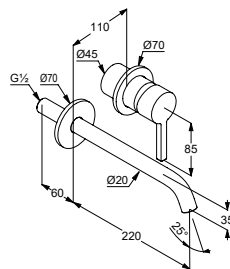

KLUDI NOVA FONTE Pura
concealed two hole wall mounted basin mixer
trim set
wing handle, metal
caché s-pointer-aerator M 18,5 x 1
flow rate 4,3 l/min at 3 bar
projection wall spout 220 mm

chrome
matt black
matt white

202450515
202453915
202455315

NEW

required accessories:
installation set DN 15
for concealed two hole wall mounted
basin mixer

38242