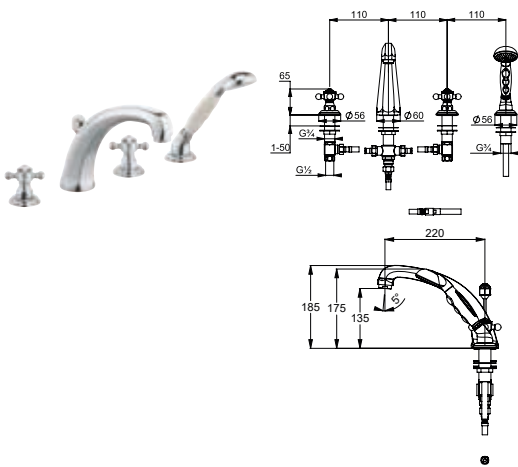

required accessories:
 mounting plate
 pre-installation set for four hole mixer

KLUDI ROTEXA
 bath rim assembly kit

chrome
 gold plated 23
 carat

515250520
515254520

7614846-00

chrome

7878205-00

KLUDI 1926 bath- and shower mixer DN 15
 stand assembly
 four hole tiles deck mounted installation
 cross handles
 flow class B/B
 cascade aerator M 28 x 1
 ceramic headpart 180°
 autom. diverter shower/bathtub
 retractable hand shower
 shower hose G 1/2 x G 1/2 x 1500 mm
 flexible high pressure supply hoses
 G 1/2 x G 1/2 x 400 mm
 protected against back flow