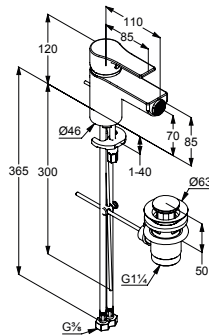

KLUDI ZENTA SL

product

product description

surface

art. no.

Bidet

**KLUDI ZENTA SL
single lever bidet mixer DN 15**
solid lever
single hole mounted
ceramic cartridge with hot water limitation
s-pointer eco-aerator M 24 x 1
flow rate 6 l/min at 3 bar
metal pop-up waste G 1 1/4
rapid installation set
flexible hoses G 3/8
spout height lower edge 70 mm