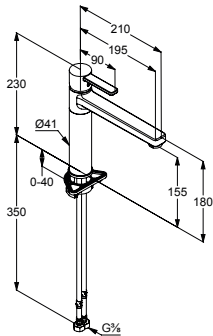

KLUDI ZENTA

product	product description	surface	art. no.
Sink 	KLUDI ZENTA single lever sink mixer DN 15 solid lever single hole mounted flow rate 11 l/min at 3 bar aerator M 24 x 1 ceramic cartridge swivelling spout (360°) flexible hoses G 3/8 noise level I	chrome	389730575
	KLUDI ZENTA single lever sink mixer DN 15 solid lever single hole mounted flow rate 3,8 l/min at 3 bar aerator M 24 x 1 ceramic cartridge swivelling spout (360°) flexible hoses G 3/8 noise level I	chrome	389730575WR5
Spare parts 	KLUDI ZENTA spacer escutcheon for base for KLUDI ZENTA for 38973, 38979	chrome	92069905-00