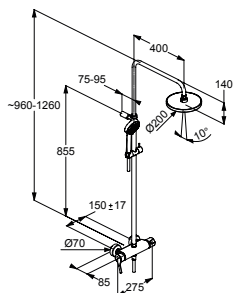

KLUDI LOGO
single lever mixer Dual Shower System DN 15
solid lever
wall fastening
with horizontally and vertically adjustable tube
horizontal and vertical adjustable slider
ceramic cartridge with hot water limitation
shower outlet G 1/2
90° adjustable rotary valve
for the control of head and hand shower
shower outlet
protected against back flow
KLUDI SUPARAFLEX SILVER hose 6107205-00
G 1/2 x G 1/2 x 1600 mm
with KLUDI A-QA headshower Ø 200 mm
flow rate 6 l/min at 3 bar
with KLUDI LOGO hand shower 3S 6830005-00
adjustable to three spray patterns:
booster, smooth, volume
flow rate 6 l/min at 3 bar
with draining function
with mounting material

chrome

6808505-00WR6