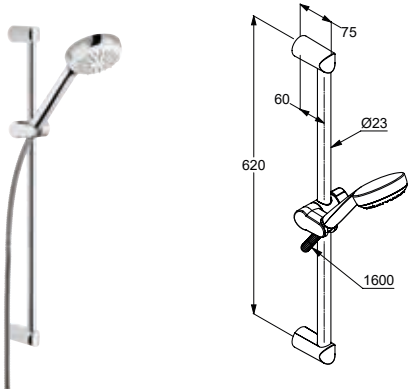

SHOWER SETS & WALL RAILS

product

product description

surface

art. no.

**KLUDI LOGO
shower set 1S**

L = 600 mm
KLUDI LOGO wall rail Ø 23 mm
with KLUDI LOGO 1S hand shower DN 15
6810005-00
with spray mode: volume
flow rate 23 l/min at 3 bar
quick and easy cleaning system
KLUDI LOGOFLEX
shower hose
G 1/2 x G 1/2 x 1600 mm
plastic-coated
with metal-effect
with conical nuts

chrome

6816005-00