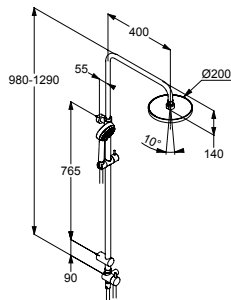

**KLUDI LOGO
Dual Shower System DN 15**
wall fastening
with horizontally and vertically adjustable tube
horizontal and vertical adjustable slider
two-way ceramic diverter
water supply with
connecting hose G 1/2 x G 1/2 x 800 mm
KLUDI SUPARAFLEX SILVER hose 6107205-00
G 1/2 x G 1/2 x 1600 mm
with KLUDI A-QA headshower Ø 200 mm
flow 13 l/min at 3 bar
with KLUDI LOGO hand shower 3S 6830005-00
adjustable to three spray patterns:
booster, smooth, volume
flow rate 10,5 l/min (booster) / 10,7 l/min (smooth) /
12,9 l/min (volumen) at 3 bar
with draining function
with mounting material
without shower mixer

chrome

6809105-00