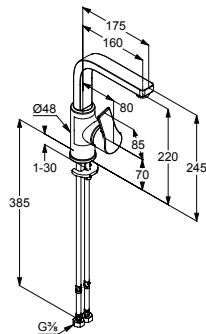

KLUDI ZENTA SL
single lever basin mixer DN 15
solid lever
single hole mounted
ceramic cartridge with hot water limitation
flow regulator M 24 x 1
flow rate 5 l/min at 3 bar
swivelling spout (360°)
without pop-up waste
flexible hoses G 3/8
rapid installation set
spout height lower edge 220 mm

chrome

480280565