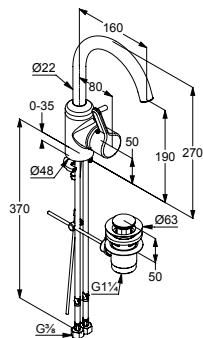

KLUDI BINGO STAR

product

product description

surface

art. no.

Basin

KLUDI BINGO STAR single lever basin mixer DN 15

solid lever
single hole mounted
flow rate 5 l/min at 3 bar
PCA caché-aerator M 16,5 x 1
ceramic cartridge with hot water limitation
swivelling spout (360°)
pop-up waste G 1 1/4
flexible hoses G 3/8
rapid installation set
P-IX 18635/IA
spout height lower edge 190 mm

chrome

420230578