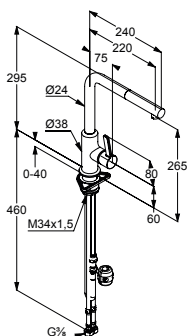

KLUDI L-INE S
single lever sink mixer DN 15
solid lever
single hole mounted
ceramic cartridge
flow regulator M 16 x 1
flow rate 8,2 l/min at 3 bar
swivelling (360°) pull-out spout
protected against back flow
flexible hoses G 3/8
with shank fastening

chrome
matt black
matt black/chrome
matt white/chrome

408510575
408513975
408518775
408519375