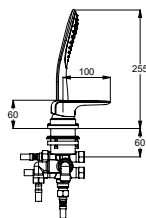

required accessories:
 mounting plate
 pre-installation set for three hole mixer

KLUDI ROTEXA
 bath rim assembly kit

chrome

414470575

chrome

7614946-00

7881205-00

KLUDI AMEO
single lever bath- and shower mixer DN 15
 stand assembly
 solid lever
 three hole tiles deck mounted installation
 flow rate bath 24 l/min at 3 bar,
 flow rate handshower 13 l/min at 3 bar
 ceramic cartridge with hot water limitation
 autom. diverter shower/bathtub
 protected against back flow
 pull-out hand shower
 shower hose 1500 mm
 high pressure supply hose 500 mm
 flexible high pressure supply hoses
 G 1/2 x G 1/2 x 600 mm
 without bath filler