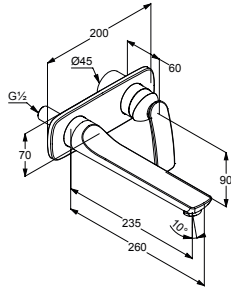

KLUDI BALANCE

product

product description

surface

art. no.

KLUDI BALANCE
concealed two hole wall mounted basin mixer
trim set
solid lever
flow rate 5 l/min. at 3 bar
PCA s-pointer aerator M 24 x 1
projection wall spout 235 mm

required accessories:
installation set DN 15
for concealed two hole wall mounted
basin mixer

chrome **522470575**
matt black/chrome **522478775**

38243