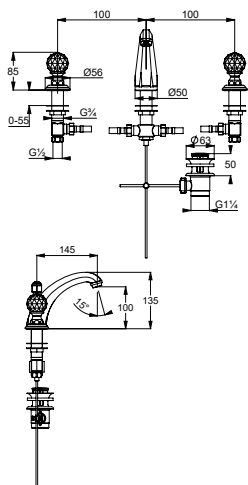

chrome
gold plated
23 carat

510430520
510434520

KLUDI 1926

product

product description

surface

art. no.

KLUDI 1926 basin mixer DN 15
 crystal handles
 "Made with Swarovski® Elements"
 three hole assembling
 flow rate 12,2 l/min at 3 bar
 cascade aerator M 24 x 1
 ceramic headpart 180°
 flexible high pressure supply hoses
 G 1/2 x G 1/2 x 400 mm
 pop-up waste G 1 1/4
 projection 145 mm