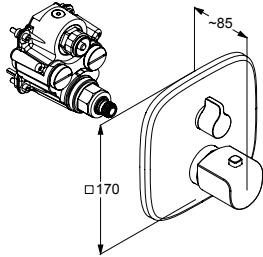

KLUDI AMEO

product

product description

surface

art. no.

KLUDI AMEO
concealed thermostatic shower mixer
concealed valve with functional unit
with ceramic shut-off valve
hot water safety device 38 °C

required accessories:
KLUDI FLEXX.BOXX
concealed body DN 20

chrome

418350575

88011