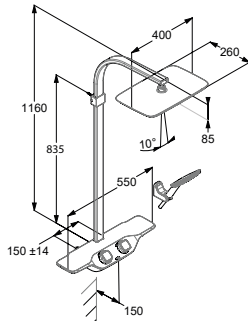

product

product description

surface

art. no.

Shower systems

KLUDI COCKPIT

Discovery

Thermostat Dual Shower System DN 15
 shelf 550 mm
 wall fastening
 KLUDI FRESHLINE shower hook 6455205-00
 adjustable in the angle of inclination (75 °)
 temperature control handle
 with hot water safety device 40 °C
 with ceramic shut-off valve
 shower outlet G 1/2
 hand shower rotary valve left
 shower outlet
 head shower rotary valve right
 protected against back flow
 KLUDI SUPARAFLEX SILVER hose 6107205-00
 with KLUDI FRESHLINE head shower 6440005-00
 flow rate 17 l/min at 3 bar
 with KLUDI FRESHLINE handshower CL 1S
 6450005-00
 flow rate 14 l/min at 3 bar
 with mounting material