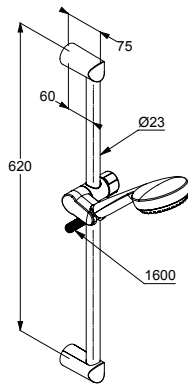

SHOWER SETS & WALL RAILS

product

product description

surface

art. no.

KLUDI LOGO shower set 3S

L = 600 mm
wall rail Ø 23 mm
KLUDI LOGO 3S hand shower DN 15
adjustable to three spray patterns:
booster, smooth, volume
flow rate 8 l/min at 3 bar
quick and easy cleaning system
with draining function
KLUDI LOGOFLEX
shower hose
G 1/2 x G 1/2 x 1600 mm
plastic-coated
with metal-effect
with conical nuts

chrome

6836305-00WR9