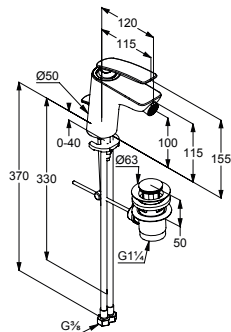

required accessories:
 installation set DN 15
 for concealed two hole wall mounted
 basin mixer

chrome **522460575**
 white/chrome **522469175**
 matt black/chrome **522468775**

38243

Bidet

KLUDI BALANCE
single lever bidet mixer DN 15
 single hole mounted
 solid lever
 flow rate 7,6 l/min at 3 bar
 without ball joint
 Eco s-pointer aerator M 24 x 1Z
 ceramic cartridge with hot water limitation
 rapid installation set
 flexible hoses G 3/8
 noise level I
 pop-up waste G 1 1/4
 spout height lower edge 100 mm