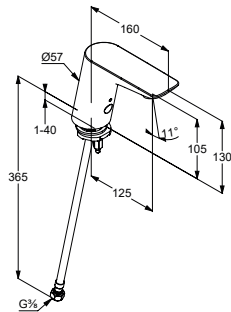

chrome

5220205

KLUDI BALANCE

product

product description

surface

art. no.

KLUDI BALANCE E
electronic controlled pillar tap DN 15
 single hole mounted
 flow rate 5 l/min. at 3 bar
 thief-proof Cascade-aerator M 24 x 1
 magnet-cartridge unit
 optical object-detection
 with optional hygienic flushing every 12 or 24 hours
 electronic unit with battery control device
 6 V lithium battery CR-P2, anti theft
 backflow preventer
 without pop-up waste
 rapid installation set
 flexible high pressure supply tubes G 3/8
 with dirt catcher sieves
 noise level I
 protected against vandalism
 spout height lower edge 105 mm