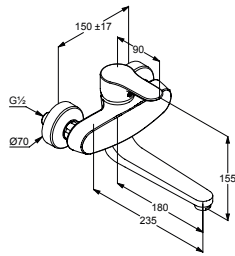

KLUDI OBJEKTA

product

product description

surface

art. no.

KLUDI OBJEKTA
wall mounted single lever sink mixer DN 15
solid lever
wall fastening
flow rate 12 l/min at 3 bar
cascade aerator M 24 x 1
ceramic cartridge with hot water limitation
swivelling or lockable spout
projection 180 mm
s-connections

chrome

328820575