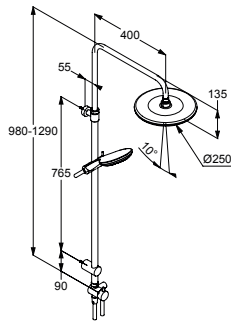

chrome

6709005-00

SHOWER SYSTEMS

product

product description

surface

art. no.

**KLUDI FRESHLINE
Dual Shower System DN 15**
wall fastening
with horizontally and vertically adjustable tube
two-way ceramic diverter
horizontal and vertical adjustable slider
water supply with
connecting hose G 1/2 x G 1/2 x 800 mm
KLUDI SUPARAFLEX SILVER hose 6107205-00
with KLUDI FRESHLINE head shower 6751105-00
flow rate 8 l/min at 3 bar
with KLUDI FRESHLINE handshower RL 3S
6790005-00
adjustable to three spray patterns:
booster, smooth, volume
flow rate 8 l/min at 3 bar
with draining function
with mounting material
without shower mixer