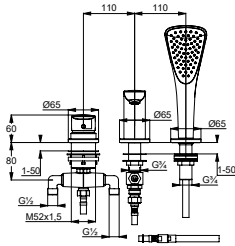

KLUDI AMEO

product

product description

surface

art. no.

KLUDI AMEO
single lever bath- and shower mixer DN 15
stand assembly
solid lever
three hole tiles deck mounted installation
flow regulator s-pointer M 24 x 1
flow rate bath 24 l/min at 3 bar,
flow rate handshower 13 l/min at 3 bar
ceramic cartridge with hot water limitation
autom. diverter shower/bathtub
protected against back flow
pull-out hand shower
shower hose 1500 mm
high pressure supply hose 500 mm
projection 220 mm

required accessories:
mounting plate
pre-installation set for three hole mixer

KLUDI ROTEXA
bath rim assembly kit

chrome

414470575

chrome

7614946-00

7881205-00