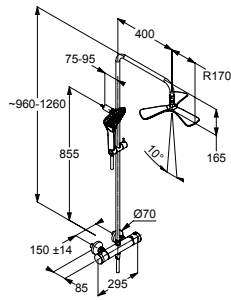

chrome

6808305-00WR9

SHOWER SYSTEMS

product

product description

surface

art. no.

KLUDI FIZZ
Thermostat Dual Shower System DN 15
 wall fastening
 with horizontally and vertically adjustable tube
 horizontal and vertical adjustable slider
 temperature control handle with hot water safety device 38° C
 with ceramic shut-off valve as rotary valve 90°/90°
 shower outlet G 1/2
 hand shower rotary valve
 shower outlet
 head shower rotary valve
 protected against back flow
 KLUDI SUPARAFLEX SILVER hose 6107205-00
 with KLUDI FIZZ head shower 6757805-00
 flow rate 20 l/min at 3 bar
 with KLUDI FIZZ handshower 3S 6770005-00
 flow rate 11,6 l/min (booster) / 11,7 l/min (smooth) / 15,5 l/min (volumen) at 3 bar
 with draining function
 with mounting material