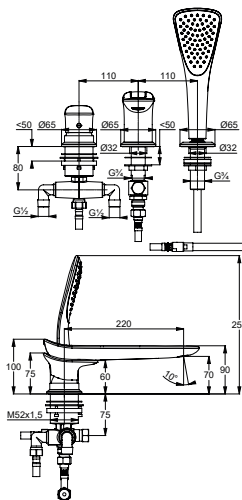

KLUDI AMBA
single lever bath- and shower mixer DN 15
stand assembly
solid lever
three hole tiles deck mounted installation
flow rate bath 28 l/min at 3 bar,
flow rate handshower 13,5 l/min bei 3 bar
caché s-pointer-Laminar-flow-regulator M 24 x 1
ceramic cartridge with hot water limitation
autom. diverter shower/bathtub
protected against back flow
projection 223 mm
pull-out hand shower
flexible high pressure supply hoses 500 mm

required accessories:
mounting plate
pre-installation set for three hole mixer

chrome

534470575

7614946-00

KLUDI ROTEXA
bath rim assembly kit

chrome

7881205-00