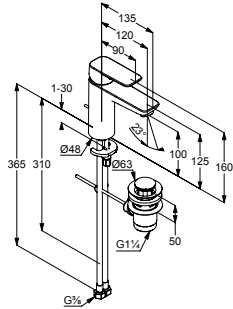

KLUDI PURE&STYLE

product

product description

surface

art. no.

KLUDI PURE&STYLE
single lever basin mixer 100 DN 15
single hole mounted
solid lever
ceramic cartridge with hot water limitation
flow regulator M 24 x 1
flow rate 5 l/min at 3 bar
metal pop-up waste G 1 1/4
flexible hoses G 3/8
rapid installation set
spout height lower edge 100 mm

chrome
matt black

402900575
402903975