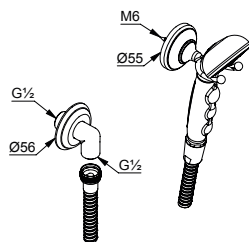

**KLUDI 1926
shower set DN 15**
wall fastening
flow class B
consisting of:
hand shower KLUDI 1926
cradle wall holder
with KLUDI LOGOFLEX-hose
G 1/2 x G 1/2 x 1600 mm
connection angle DN 15

chrome
gold plated
23 carat

2710505
2710545