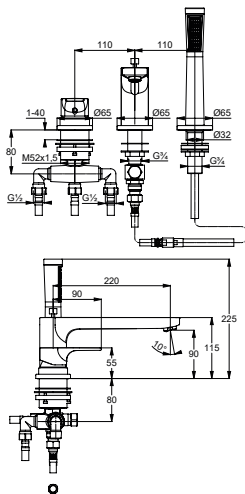

required accessories:
 KLUDI FLEXX.BOX
 concealed unit DN 20

surface

chrome

art. no.

485900565

88088

KLUDI ZENTA SL
single lever bath- and shower mixer DN 15
 stand assembly
 three hole tiles deck mounted installation
 solid lever
 flow rate 24 l/min at 3 bar
 s-pointer aerator M 24 x 1
 ceramic cartridge with hot water limitation
 autom. diverter shower/bathtub
 retractable hand shower
 high pressure supply hose
 G 1/2 x G 1/2 x 600 mm
 protected against back flow
 projection 220 mm