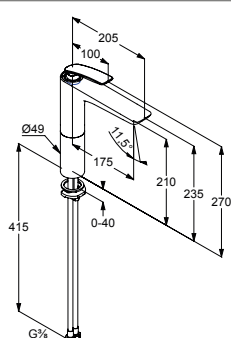

KLUDI BALANCE
single lever washbowl mixer DN 15
solid lever
single hole mounted
ceramic cartridge with hot water limitation
caché s-pointer-Laminar-flow-regulator M 24 x 1
flow rate 5 l/min. at 3 bar
without pop-up waste
rapid installation set
flexible hoses G 3/8
noise level I
spout height lower edge 210 mm

chrome
white/chrome
matt black/
chrome

522960575
522969175
522968775