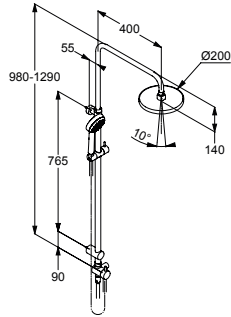

chrome

6809105-00

SHOWER SYSTEMS

product

product description

surface

art. no.

KLUDI LOGO
Dual Shower System DN 15
wall fastening
with horizontally and vertically adjustable tube
horizontal and vertical adjustable slider
two-way ceramic diverter
water supply with
connecting hose G 1/2 x G 1/2 x 800 mm
KLUDI SUPARAFLEX SILVER hose 6107205-00
G 1/2 x G 1/2 x 1600 mm
with KLUDI A-QA headshower Ø 200 mm
flow 13 l/min at 3 bar
with KLUDI LOGO 1S hand shower DN 15
6810005-00
flow rate 16 l/min at 3 bar
with mounting material
without shower mixer