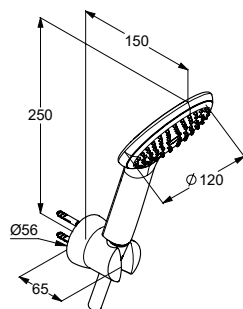

KLUDI FRESHLINE bath shower set 1S

wall fastening
KLUDI FRESHLINE handshower RS 1S
with spray mode: volume
flow rate 23 l/min at 3 bar
quick and easy cleaning system
KLUDI SUPARAFLEX hose
G 1/2 x G 1/2 x 1250 mm
plastic-coated
with conical nuts
with screws and dowels

chrome
white/chrome

6785005-00
6785091-00