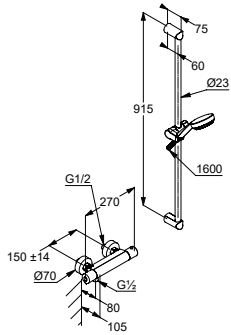

SHOWER DUO

product

Shower duo

product description

KLUDI LOGO SHOWER DUO

L = 900 mm

KLUDI LOGO wall rail \varnothing 23 mm
 KLUDI BASIC thermostatic shower mixer DN 15
 wall fastening
 with shut-off valve
 temperature control handle
 with hot water safety device 38° C
 protected against back flow
 dirt catcher sieves
 shower outlet G 1/2
 with KLUDI LOGO 1S hand shower DN 15
 6810005-00
 with spray mode: volume
 with KLUDI LOGOFLEX-hose 6105605-00
 G 1/2 x G 1/2 x 1600 mm
 plastic-coated
 with metal-effect