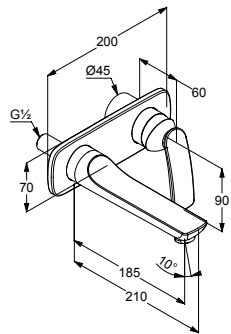

KLUDI BALANCE
concealed two hole wall mounted basin mixer
trim set
solid lever
flow rate 5 l/min. at 3 bar
PCA s-pointer aerator M 24 x 1
projection wall spout 185 mm

required accessories:
installation set DN 15
for concealed two hole wall mounted
basin mixer

chrome **522460575**
white/chrome **522469175**
matt black/chrome **522468775**

38243