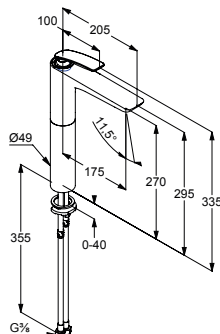

KLUDI BALANCE
single lever washbowl mixer DN 15
solid lever
single hole mounted
flow rate 3,8 l/min at 3 bar
caché s-pointer-Laminar-flow-regulator M 24 x 1
ceramic cartridge with hot water limitation
without pop-up waste
rapid installation set
flexible hoses G 3/8
noise level I
spout height lower edge 270 mm

chrome
matt black/
chrome
white/chrome

522980575WR5
522988775WR5
522989175WR5