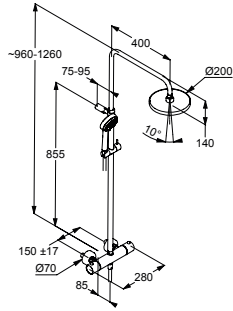

chrome

6709205-00WR9

SHOWER SYSTEMS

product

product description

KLUDI LOGO

Thermostat Dual Shower System DN 15

wall fastening
with horizontally and vertically adjustable tube
horizontal and vertical adjustable slider
temperature control handle with hot water safety device 38° C
With optional temperature limit stop at 43 ° C
with ceramic shut-off valve as rotary valve 90°/90°
shower outlet G 1/2
hand shower rotary valve
shower outlet
head shower rotary valve
dirt catcher sieves
protected against back flow
with KLUDI SUPARAFLEX SILVER-hose
G 1/2 x G 1/2 x 1600 mm
with KLUDI A-QA headshower Ø 200 mm
flow rate 16 l/min at 3 bar
with KLUDI LOGO hand shower 3S 6830005-00
adjustable to three spray patterns:
booster, smooth, volume
flow rate 13,5 l/min (booster) / 10 l/min (smooth) /
15 l/min (volumen) at 3 bar
with draining function
with mounting material