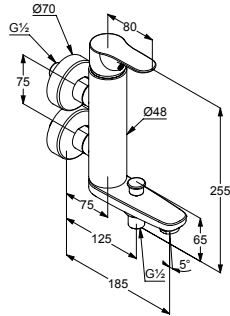

KLUDI OBJEKTA

product	product description	surface	art. no.

KLUDI OBJEKTA
single lever bath- and shower mixer DN 15
vertical bath/ shower mixer
solid lever
wall fastening
ceramic cartridge with hot water limitation
aerator M 28 x 1
flow class B/B
autom. diverter shower/bathtub
shower outlet G 1/2
protected against back flow
s-connections G 1/2 x G 3/4
distance from center to center 75 mm

chrome

364890575