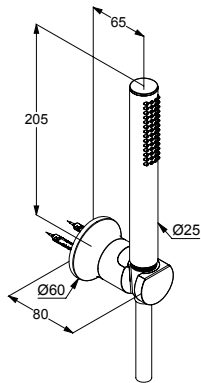

SHOWER SETS & WALL RAILS

product

product description

surface

art. no.

KLUDI NOVA FONTE

Déco

bath shower set 1S
hand shower DN 15
with spray mode: volume
flow rate 11 l/min at 3 bar
quick and easy cleaning system
KLUDI SUPARAFLEX SILVER-hose anti twist
G 1/2 x G 1/2 x 1250 mm
plastic-coated
with conical nuts
fixed wall shower hook
with screws and dowels
wall fastening

chrome

2085005-35