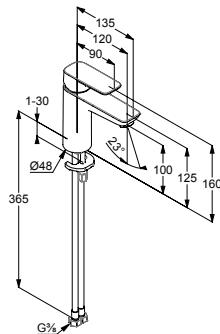

KLUDI PURE&STYLE
single lever basin mixer 100 DN 15
single hole mounted
solid lever
ceramic cartridge with hot water limitation
flow regulator M 24 x 1
flow rate 5 l/min at 3 bar
without pop-up waste
flexible hoses G 3/8
rapid installation set
spout height lower edge 100 mm

chrome
matt black

402920575
402923975