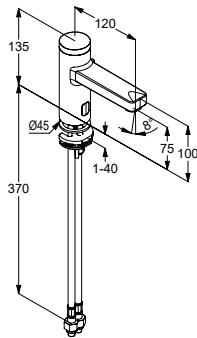

KLUDI ZENTA SL

product

product description

KLUDI ZENTA E
electronic controlled basin mixer DN 15
single hole mounted
flow rate 3,8 l/min at 3 bar
PCA cascade aerator M 24 x 1
magnet-cartridge unit
with temperature control handle
optical object-detection
electronic unit
6 V lithium battery CR-P2
backflow preventer
rapid installation set
flexible high pressure supply tubes G 3/8 with
dirt catcher sieves
spout height lower edge 75 mm

required accessories:
Service remote control
for electronic mixer

surface

chrome

3810005R

NEW

neutral

7679000-00