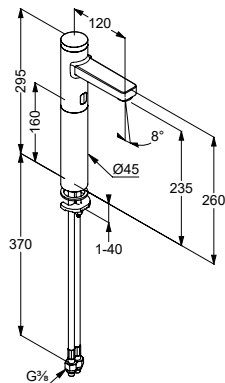

KLUDI ZENTA E
electronic controlled washbowl mixer DN 15
single hole mounted
flow rate 1,9 l/min at 3 bar
PCA cascade aerator M 24 x 1
magnet-cartridge unit
with temperature control handle
optical object-detection
electronic unit
6 V lithium battery CR-P2
backflow preventer
rapid installation set
flexible high pressure supply tubes G 3/8 with
dirt catcher sieves
spout height lower edge 230 mm

required accessories:
Service remote control
for electronic mixer

chrome

3810605WR

neutral

7679000-00