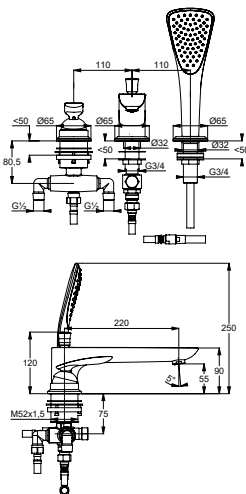

KLUDI BALANCE
single lever bath- and shower mixer DN 15
stand assembly
solid lever
three hole tiles deck mounted installation
flow class D/B
flexible high pressure supply hoses
G 1/2 x G 1/2 x 600 mm
s-pointer aerator M 24 x 1
ceramic cartridge with hot water limitation
autom. diverter shower/bathtub
protected against back flow
retractable hand shower
shower hose 1500 mm
high pressure supply hose 500 mm
projection 220 mm
noise level I
P-IX 7505/IDB

required accessories:
mounting plate
pre-installation set for three hole mixer

chrome **524470575**

7614946-00

KLUDI ROTEXA
bath rim assembly kit

chrome **7881205-00**