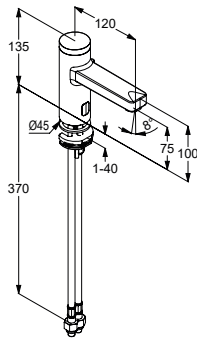

KLUDI ZENTA SL

product

product description

KLUDI ZENTA E
electronic controlled basin mixer DN 15
single hole mounted
flow rate 5 l/min. at 3 bar
PCA cascade aerator M 24 x 1
magnet-cartridge unit
with temperature control handle
optical object-detection
electronic unit
6 V lithium battery CR-P2
backflow preventer
rapid installation set
flexible high pressure supply tubes G 3/8
with dirt catcher sieves
spout height lower edge 75 mm

required accessories:
Service remote control
for electronic mixer

surface

chrome
matt black

art. no.

3810005
3810039

NEW

neutral

7679000-00