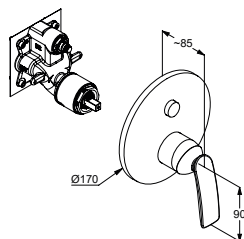

required accessories:
 mounting plate
 pre-installation set for three hole mixer

chrome **524470575**

7614946-00

KLUDI ROTEXA
 bath rim assembly kit

chrome **7881205-00**

KLUDI BALANCE
concealed single lever bath and shower mixer
 concealed valve with functional unit
 solid lever
 wall fastening
 ceramic cartridge with hot water limitation
 flow rate 29 l/min at 3 bar
 autom. diverter shower/bathtub
 with PUSH & SWITCH Button