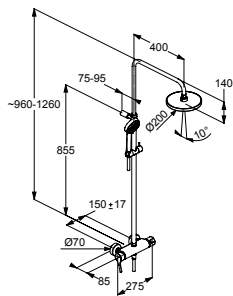

chrome

6809405-00

SHOWER SYSTEMS

product

product description

surface

art. no.

KLUDI LOGO
single lever mixer Dual Shower System DN 15
solid lever
wall fastening
with horizontally and vertically adjustable tube
horizontal and vertical adjustable slider
ceramic cartridge with hot water limitation
shower outlet G 1/2
90° adjustable rotary valve
for the control of head and hand shower
shower outlet
protected against back flow
KLUDI SUPARAFLEX SILVER hose 6107205-00
G 1/2 x G 1/2 x 1600 mm
with KLUDI A-QA headshower Ø 200 mm
flow rate 18 l/min at 3 bar
with KLUDI LOGO hand shower 3S 6830005-00
adjustable to three spray patterns:
booster, smooth, volume
flow rate 10,5 l/min (booster) / 10,7 l/min
(smooth) / 17 l/min (volumen) at 3 bar
with draining function
with mounting material