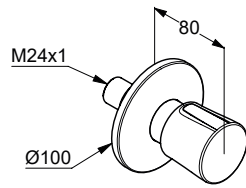

KLUDI BALANCE

product

product description

surface

art. no.

**KLUDI BALANCE
concealed valve**
concealed trim-set
consisting of:
handle, sleeve, rosette
adjustable extension

required accessories:
concealed valve DN 20
connection G 3/4

chrome

528150575

53811