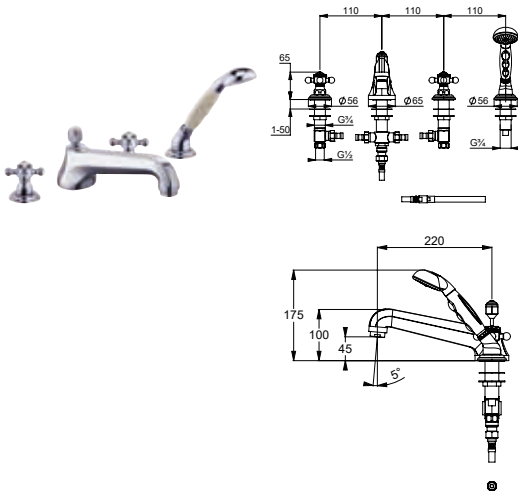

KLUDI 1926

product

product description

surface

art. no.

KLUDI 1926 bath- and shower mixer DN 15
stand assembly
four hole tiles deck mounted installation
cross handles
flow class B/B
cascade aerator M 28 x 1
ceramic headpart 180°
autom. diverter shower/bathtub
retractable hand shower
high pressure supply hose
G 1/2 x G 1/2 x 400 mm
protected against back flow

required accessories:
mounting plate
pre-installation set for four hole mixer

KLUDI ROTEXA
bath rim assembly kit

chrome
gold plated 23
carat

515250520
515254520

7614846-00

chrome

7878205-00