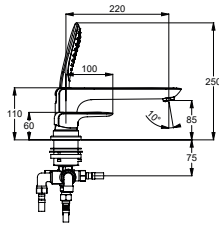

KLUDI AMEO

product

product description

surface

art. no.

KLUDI AMEO
single lever bath- and shower mixer DN 15
stand assembly
solid lever
three hole tiles deck mounted installation
flow regulator s-pointer M 24 x 1
flow rate bath 24 l/min at 3 bar,
flow rate handshower 13 l/min at 3 bar
ceramic cartridge with hot water limitation
autom. diverter shower/bathtub
protected against back flow
pull-out hand shower
shower hose 1500 mm
high pressure supply hose 500 mm
projection 220 mm

required accessories:
mounting plate
pre-installation set for three hole mixer

KLUDI ROTEXA
bath rim assembly kit

chrome

414470575

chrome

7614946-00

7881205-00