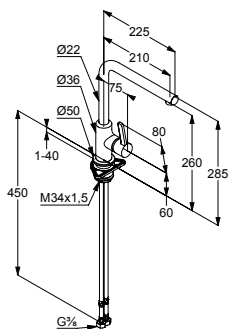

KLUDI L-INE S

product

product description

surface

art. no.

Sink

KLUDI L-INE S
single lever sink mixer DN 15
 single hole mounted
 solid lever
 ceramic cartridge
 Laminar-flow regulator M 18 x 1
 flow rate 7,1 l/min at 3 bar
 swivelling spout (360°)
 flexible hoses G 3/8
 with shank fastening