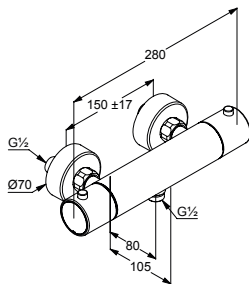

KLUDI OBJEKTA
thermostatic shower mixer DN 15
wall fastening
flow class B
temperature control handle
with hot water safety device 38° C
With optional temperature limit stop at 43 ° C
with shut-off valve
50 % water consumption regulation
flow rate 22 l/min at 3 bar
protected against back flow
shower outlet G 1/2
s-connections G 1/2 x G 3/4
dirt catcher sieves
P-IX 8049/IB
DIN-DVGW-BM-0037

chrome

352000538

Bathroom