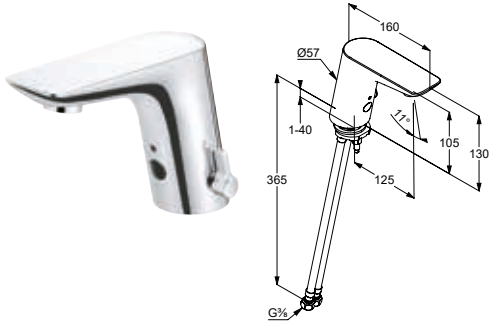

KLUDI BALANCE

product

product description

surface

art. no.

KLUDI BALANCE E
electronic controlled basin mixer DN 15
single hole mounted
flow rate 1,9 l/min at 3 bar
PCA cascade aerator M 24 x 1 with anti-theft device
magnet-cartridge unit
with presetable temperature control handle
optical object-detection
with optional hygienic flushing every 12 or 24 hours
electronic unit with control device
electric power supply via 230 V main adapter
backflow preventer
without pop-up waste
rapid installation set
flexible high pressure supply tubes G 3/8
with dirt catcher sieves
noise level I
protected against vandalism
spout height lower edge 105 mm

chrome

522005WR