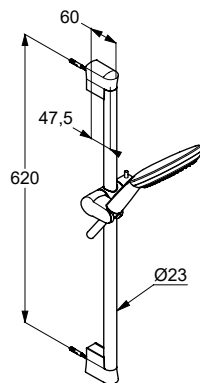

KLUDI FRESHLINE shower set 3S

L = 600 mm
horizontal and vertical adjustable slider
KLUDI FRESHLINE handshower RL 3S
adjustable to three spray patterns:
booster, smooth, volume
flow rate 8 l/min at 3 bar
quick and easy cleaning system
with draining function
KLUDI SUPARAFLEX SILVER
G 1/2 x G 1/2 x 1600 mm
plastic-coated
with conical nuts
with dirt catcher sieves
with mounting material

chrome

6793005-00WR9