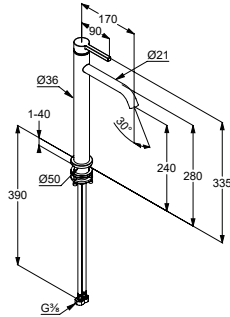

KLUDI NOVA FONTE PURA

product

product description

surface

art. no.

KLUDI NOVA FONTE Pura
single lever washbowl mixer DN 15
wing handle, metal
single hole mounted
ceramic cartridge
caché s-pointer-aerator M 18,5 x 1
flow rate 4,3 l/min at 3 bar
without pop-up waste
flexible hoses G 3/8
with shank fastening
spout height lower edge 240 mm

chrome
matt black
matt white

202980515
202983915
202985315

NEW