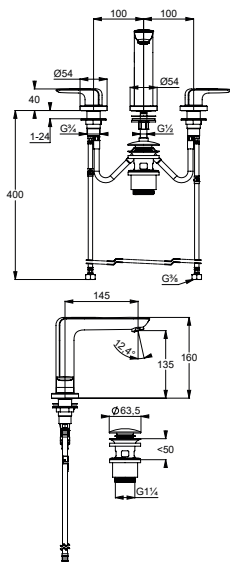

KLUDI AMEO
three-hole basin mixer DN 15
solid lever
three hole assembling
flow rate 5 l/min at 3 bar
PCA s-pointer aerator M 24 x 1
fixed spout
ceramic headpart 90°
rapid installation set
flexible hoses G 3/8
pop-up waste G 1 1/4
spout height lower edge 135 mm

chrome

413930575