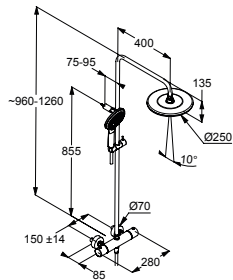

SHOWER SYSTEMS

product

product description

surface

art. no.

KLUDI FRESHLINE
Thermostat Dual Shower System DN 15
wall fastening
with horizontally and vertically adjustable tube
horizontal and vertical adjustable slider
temperature control handle
with hot water safety device 38° C
With optional temperature limit stop at 43 ° C
with ceramic shut-off valve as rotary valve 90°/90°
shower outlet G 1/2
hand shower rotary valve
shower outlet
head shower rotary valve
protected against back flow
KLUDI SUPARAFLEX SILVER hose 6107205-00
with KLUDI FRESHLINE head shower 6751105-00
flow rate 16,4 l/min at 3 bar
with KLUDI FRESHLINE handshower RL 3S
6790005-00
flow rate 13,6 l/min (booster) / 10,9 l/min
(smooth) / 17,1 l/min (volumen) at 3 bar
with draining function
with mounting material

chrome

6709205-00