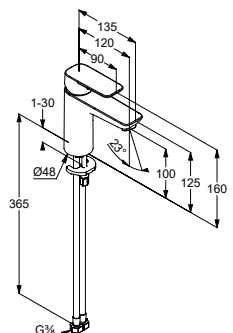

KLUDI PURE&STYLE
single lever basin mixer 100 DN 15
single hole mounted
solid lever
EcoPlus centre position cold water
ceramic cartridge with hot water limitation
flow regulator M 24 x 1
flow rate 3,8 l/min at 3 bar
without pop-up waste
flexible hoses G 3/8
rapid installation set
spout height lower edge 100 mm

chrome
matt black

401980575WR4
401983975

NEW