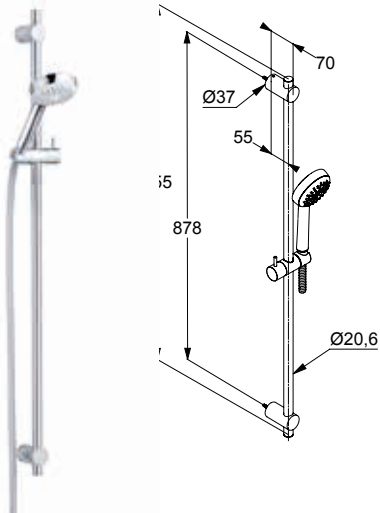

**KLUDI LOGO
shower set 1S**

L = 955 mm
metal wall rail Ø 21 mm
horizontal and vertical adjustable slider
with KLUDI LOGO 1S hand shower DN 15
6810005-00
flow rate 14 l/min at 3 bar
with KLUDI SUPARAFLEX SILVER-hose
G 1/2 x G 1/2 x 1600 mm
anti twist
with conical nuts

chrome

6864205-00