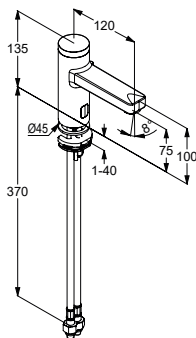

KLUDI ZENTA E
electronic controlled basin mixer DN 15
single hole mounted
flow rate 1,9 l/min at 3 bar
PCA cascade aerator M 24 x 1
magnet-cartridge unit
with temperature control handle
optical object-detection
electronic unit
6 V lithium battery CR-P2
backflow preventer
rapid installation set
flexible high pressure supply tubes G 3/8
with dirt catcher sieves
spout height lower edge 75 mm

required accessories:
Service remote control
for electronic mixer

chrome
matt black

381005WR
3810039WR

NEW

neutral

7679000-00