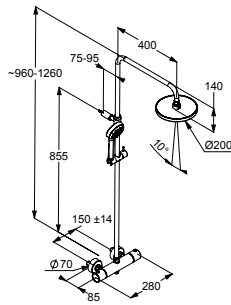

matt black

6808239-00

SHOWER SYSTEMS

product

product description

surface

art. no.

KLUDI LOGO