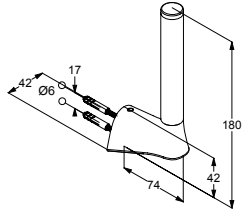

KLUDI AMBA

product

product description

KLUDI AMBA
spare toilet paper holder
wall fastening
with mounting material
for one roll

surface

chrome

art. no.

5397205