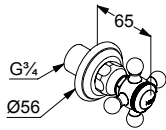

KLUDI 1926
concealed valve, trim set
set 2 – trim set
cross handle
consisting of:
handle, sleeve, rosette
adjustable extension
marking: HOT

chrome
gold plated
23 carat

518160520
518164520

required accessories:
concealed valve DN 15
connection G 1/2

29809

concealed valve DN 20
connection G 3/4

29811

concealed valve DN 20
soldered connection 22 mm

29911