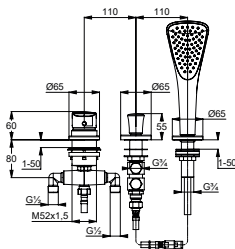

required accessories:
 mounting plate
 pre-installation set for three hole mixer

KLUDI ROTEXA
 bath rim assembly kit

chrome

414470575

chrome

7614946-00

7881205-00

KLUDI AMEO
single lever bath- and shower mixer DN 15
 stand assembly
 solid lever
 three hole tiles deck mounted installation
 flow rate bath 24 l/min at 3 bar,
 flow rate handshower 13 l/min at 3 bar
 ceramic cartridge with hot water limitation
 autom. diverter shower/bathtub
 protected against back flow
 pull-out hand shower
 shower hose 1500 mm
 high pressure supply hose 500 mm
 flexible high pressure supply hoses
 G 1/2 x G 1/2 x 600 mm
 without bath filler