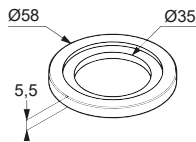

KLUDI ZENTA

product	product description	surface	art. no.
Sink 	KLUDI ZENTA single lever sink mixer DN 15 solid lever single hole mounted flow rate 11 l/min at 3 bar aerator M 24 x 1 ceramic cartridge swivelling spout (360°) flexible hoses G 3/8 noise level I	chrome	389730575
	KLUDI ZENTA single lever sink mixer DN 15 solid lever single hole mounted flow rate 3,8 l/min at 3 bar aerator M 24 x 1 ceramic cartridge swivelling spout (360°) flexible hoses G 3/8 noise level I	chrome	389730575WR5
Spare parts 	KLUDI ZENTA spacer escutcheon for base for KLUDI ZENTA for 38973, 38979	chrome	92069905-00