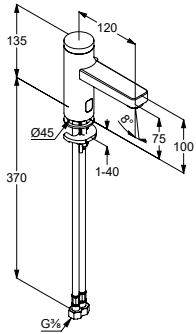

KLUDI ZENTA E
electronic controlled basin mixer DN 15
single hole mounted
flow rate 1,9 l/min at 3 bar
PCA cascade aerator M 24 x 1
magnet-cartridge unit
with temperature control handle
optical object-detection
electronic unit
powered by 230 V mains supply
backflow preventer
rapid installation set
flexible high pressure supply tubes G 3/8
with dirt catcher sieves
spout height lower edge 75 mm

required accessories:
Service remote control
for electronic mixer

chrome

382005WR

NEW

neutral

7679000-00