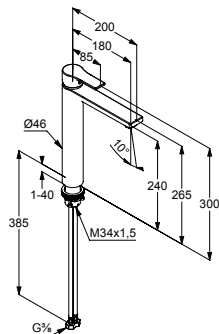

KLUDI ZENTA SL
single lever washbowl mixer DN 15
solid lever
single hole mounted
ceramic cartridge with hot water limitation
flow regulator M 24 x 1
flow rate 3,8 l/min at 3 bar
without pop-up waste
flexible hoses G 3/8
rapid installation set
spout height lower edge 240 mm

chrome

482560565WR5

NEW