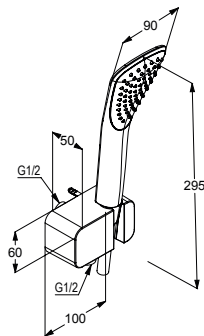

**KLUDI FIZZ
bath shower set 1S**
KLUDI FIZZ hand shower 1S DN 15
with spray mode: volume
quick and easy cleaning system
flow rate 19 l/min at 3 bar
KLUDI SUPARAFLEX hose
G 1/2 x G 1/2 x 1250 mm
wall supply with shower holder DN 15
protected against back flow
in compliance with DIN EN 1717
with screws and dowels
shower outlet G 1/2
with conical nuts

chrome
white/chrome

6767005-00
6767091-00