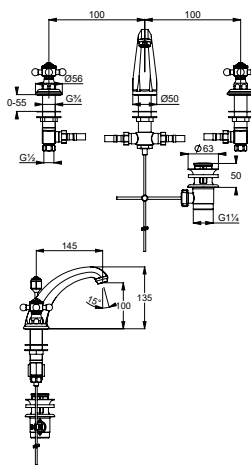

**KLUDI 1926
basin mixer DN 15**
cross handles
three hole assembling
flow rate 12,2 l/min at 3 bar
cascade aerator M 24 x 1
ceramic headpart 180°
flexible high pressure supply hoses
G 1/2 x G 1/2 x 400 mm
pop-up waste G 1 1/4
projection 145 mm

chrome
gold plated
23 carat

510430520
510434520