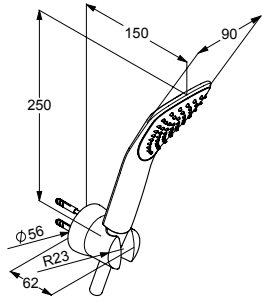

chrome
white/chrome
matt black/
chrome

6775005-00
6775091-00
6775087-00

SHOWER SETS & WALL RAILS

product

product description

surface

art. no.

**KLUDI FIZZ
bath shower set 1S**
 KLUDI FIZZ hand shower 1S DN 15
 quick and easy cleaning system
 with spray mode: volume
 flow rate 29 l/min at 3 bar
 connection G 1/2
 fixed wall shower hook
 with screws and dowels
 KLUDI SUPARAFLEX hose
 G 1/2 x G 1/2 x 1250 mm
 plastic-coated
 with conical nuts
 with mounting material
 PA-IX 7506/IS