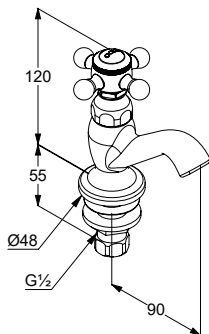

KLUDI 1926 pillar valve DN 15
cross handle
single hole mounted
ceramic headpart 180°
flow rate 15 l/min at 3 bar
marking: COLD

chrome

510140520

Bidet