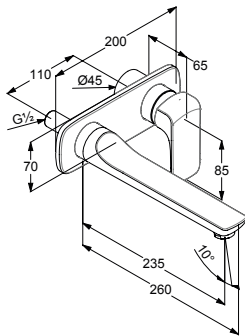

KLUDI AMEO

product

product description

surface

art. no.

KLUDI AMEO
concealed two hole wall mounted basin mixer
trim set
solid lever
flow rate 5 l/min at 3 bar
PCA s-pointer aerator M 24 x 1
projection wall spout 235 mm

required accessories:
installation set DN 15
for concealed two hole wall mounted
basin mixer

installation set DN 15
for concealed two hole wall mounted
basin mixer

chrome

412450575

38243

38242