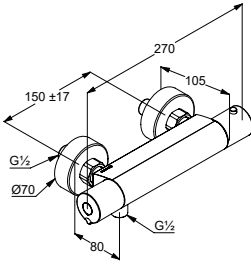

product description

KLUDI BASIC
thermostatic shower mixer DN 15
wall fastening
temperature control handle
with hot water safety device 38° C
ceramic headpart 180°
flow rate 25 l/min at 3 bar
protected against back flow
shower outlet G 1/2
s-connections G 1/2 x G 3/4

surface

chrome

art. no.

350020538