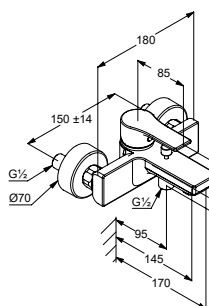

Bath

**KLUDI ZENTA SL
single lever bath- and shower mixer DN 15**
solid lever
wall fastening
flow regulator M 24 x 1
flow rate 21 l/min at 3 bar
ceramic cartridge with hot water limitation
protected against back flow
autom. diverter shower/bathtub
shower outlet G 1/2
s-connections G 1/2 x G 3/4

chrome
matt black

**486700565
486703965**

NEW