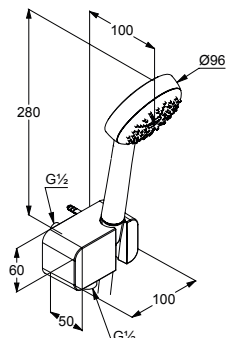

SHOWER SETS & WALL RAILS

product

product description

surface

art. no.

**KLUDI LOGO
bath shower set 1S**
KLUDI LOGO 1S hand shower DN 15
with spray mode: volume
flow rate 23 l/min at 3 bar
quick and easy cleaning system
KLUDI SUPARAFLEX SILVER
G 1/2 x G 1/2 x 1250 mm
with conical nuts
wall supply with shower holder DN 15
protected against back flow
according to DIN EN 1717
with screws and dowels
shower outlet G 1/2

chrome

6867005-00