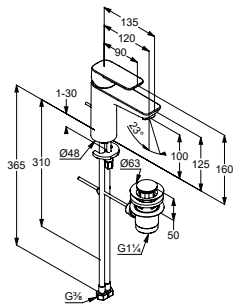

KLUDI PURE&STYLE
single lever basin mixer 100 DN 15
single hole mounted
solid lever
EcoPlus centre position cold water
ceramic cartridge with hot water limitation
flow regulator M 24 x 1
flow rate 3,8 l/min at 3 bar
metal pop-up waste G 1 1/4
flexible hoses G 3/8
rapid installation set
spout height lower edge 100 mm

chrome
matt black

402930575WR4
402933975

NEW