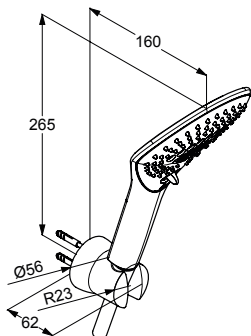

**KLUDI FIZZ
bath-shower set 3S**
KLUDI FIZZ hand shower 3S DN 15
quick and easy cleaning system
adjustable to three spray patterns:
booster, smooth, volume
flow rate 14 l/min (booster) / 11 l/min
(smooth) / 16 l/min (volumen) at 3 bar
with draining function
connection G 1/2
fixed wall shower hook
with screws and dowels
KLUDI SUPARAFLEX hose
G 1/2 x G 1/2 x 1250 mm
plastic-coated
with conical nuts
with mounting material

chrome
white/chrome
matt black/
chrome

6775005-00
6775091-00
6775087-00