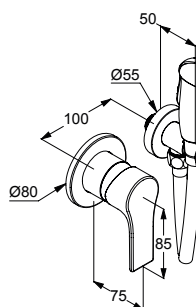

**KLUDI ZENTA SL
Hygiene set**
for concealed installation
consisting of:
trim set for single lever shower mixer
concealed mixer
shower hose G 1/2 x G 1/2 x 1250 mm
Hygiene set
automatic diverter: shower/spray
wall supply with shower holder DN 15

chrome

489990565