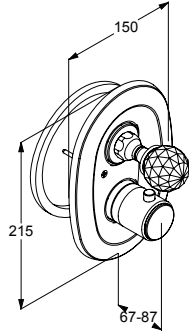

KLUDI 1926

product

product description

surface

art. no.

KLUDI 1926
concealed thermostatic mixer
concealed trim-set
crystal handle
"Made with Swarovski® Elements"
hot water safety device 40 °C
with shut-off valve

chrome
gold plated
23 carat

5172005G5
5172045G4

required accessories:
Thermostat
concealed thermostatic mixer DN 15

35156