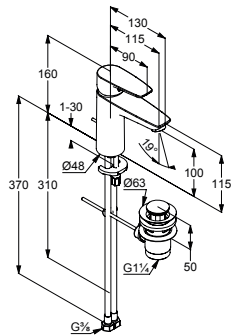

KLUDI PURE&SOLID

product

product description

surface

art. no.

KLUDI PURE&SOLID
single lever basin mixer 100 DN 15
single hole mounted
solid lever
ceramic cartridge with hot water limitation
flow regulator M 24 x 1
flow rate 3,8 l/min at 3 bar
metal pop-up waste G 1 1/4
flexible hoses G 3/8
rapid installation set
spout height lower edge 100 mm

chrome

342900575WR5