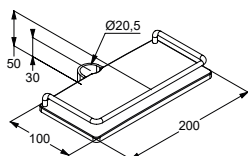

KLUDI COCKPIT

shelf

100 x 200 mm
for COCKPIT Explorer 8005005-00

6410110-00