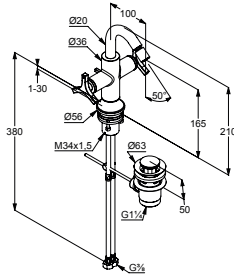

KLUDI NOVA FONTE DÉCO

product

product description

surface

art. no.

Bidet

KLUDI NOVA FONTE Déco bidet mixer DN 15
 single hole mounted
 Star handles, metal
 Soft-Start ceramic headpart 90°
 Aerator M 18,5 x 1 PCA laminar with ball joint
 flow rate 6,2 l/min at 3 bar
 metal pop-up waste G 1 1/4
 flexible hoses G 3/8
 with shank fastening
 spout height lower edge 165 mm