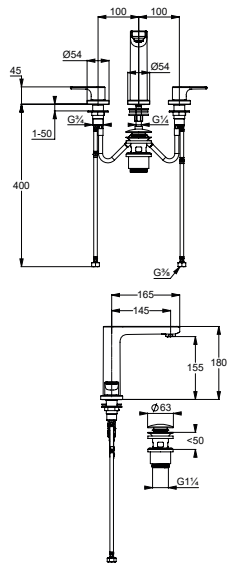

chrome

482440565

required accessories:
 installation set DN 15
 for concealed two hole wall mounted
 basin mixer

38243

installation set DN 15
 for concealed two hole wall mounted
 basin mixer

38242

KLUDI ZENTA SL
basin mixer DN 15
 solid lever
 three hole assembling
 flow rate 5 l/min at 3 bar
 PCA s-pointer aerator M 24 x 1
 fixed spout
 ceramic headpart 90°
 rapid installation set
 flexible hoses G 3/8
 spout height lower edge 155 mm