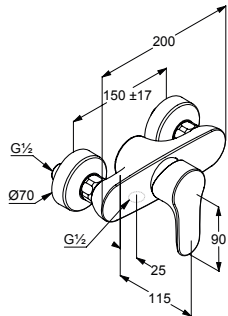

KLUDI OBJEKTA
single lever shower mixer DN 15
solid lever
wall fastening
ceramic cartridge with hot water limitation
flow class C
shower outlet G 1/2
protected against back flow
s-connections G 1/2 x G 3/4

chrome

327640575