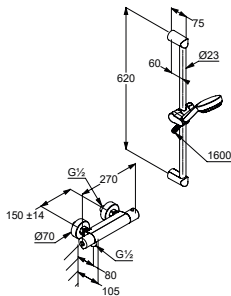

KLUDI LOGO SHOWER DUO

L = 600 mm

KLUDI LOGO wall rail $\varnothing$ 23 mm
KLUDI BASIC thermostatic shower mixer DN 15
wall fastening
with shut-off valve
temperature control handle
with hot water safety device 38° C
protected against back flow
dirt catcher sieves
shower outlet G 1/2
with KLUDI LOGO 1S hand shower DN 15
6810005-00
with spray mode: volume
with KLUDI LOGOFLEX-hose 6105605-00
G 1/2 x G 1/2 x 1600 mm
plastic-coated
with metal-effect

chrome

6857505-00